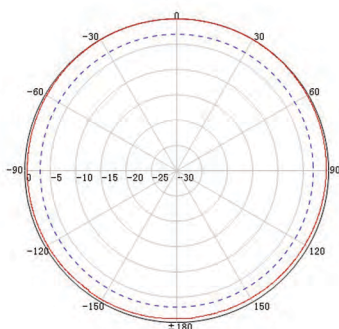

## BLACKHAWK TRUCKER EDGE COMPACT

ELECTRICAL SPECIFICATIONS	MECHANICAL SPECIFICATIONS
Freq Range 698-960/1710-2170MHz	Dimensions 20x680 mm
Impedance 50 Ω	Weight 1.5kg
VSWR ≤2.0 / ≤2.0	Operating Temperature -40°C- +65°C
Gain 4 dBi/6 dBi	Connector SMA-Male with 5M Coax Cable
Max Input Power 50W	Mounting Pole 38-52mm
Polarisation Vertical	Material Copper/Fibreglass
Horiz Beam. 360°	Antenna Colour Black or White
Lightning Protection DC Ground	Rated Wind Velocity 210km/h