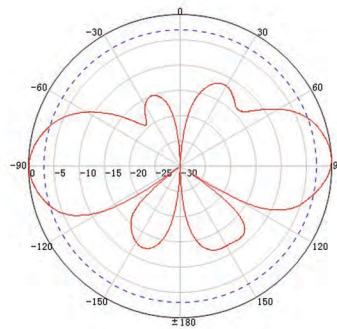

Blackhawk Trucker Edge Compact

698-960/1710-2170 MHz, 4/6dBi (ANT-BH-OM-205)

Ideal for all carrier bands Telstra, Optus, Vodafone 3G/4G.

Futureproof your vehicle installations with this high grade, ruggedised Omni Trucker Antenna. This premium grade cellular antenna will satisfy 3G and 4G capabilities for all the major networks in Australia and can be used for commercial and industrial 3G and 4G applications.

The Blackhawk Omni Trucker Edge Compact at 68cm will provide the perfect solution for voice and data applications where high gain antennas are required while on the move.

Combine with a Cel-Fi GO in your vehicle to never be out of contact when away from home.

Features:

- Suitable for all mobile carriers
- SMA-Male connector
- Made of ruggedised fibreglass to withstand 210km/h winds
- Choice of black or white

BLACKHAWK TRUCKER EDGE COMPACT

ELECTRICAL SPECIFICATIONS	MECHANICAL SPECIFICATIONS
Freq Range 698-960/1710-2170MHz	Dimensions 20x680 mm
Impedance 50 Ω	Weight 1.5kg
VSWR ≤2.0 / ≤2.0	Operating Temperature -40°C- +65°C
Gain 4 dBi/6 dBi	Connector SMA-Male with 5M Coax Cable
Max Input Power 50W	Mounting Pole 38-52mm
Polarisation Vertical	Material Copper/Fibreglass
Horiz Beam. 360°	Antenna Colour Black or White
Lightning Protection DC Ground	Rated Wind Velocity 210km/h

V-Plane