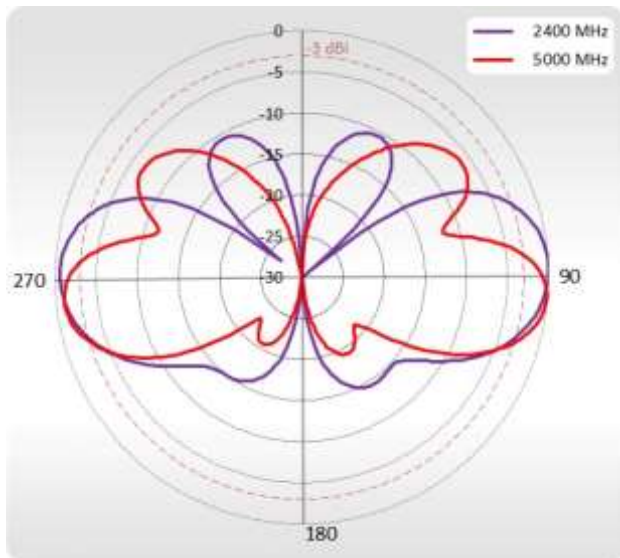

## VSWR for LTE antenna

## VSWR for Wi-Fi antenna

## PLOTS

700-900 MHz Azimuth

700-900 MHz Elevation

1710-2170 MHz Azimuth

1710-2170 MHz Elevation

2300-2700 MHz Azimuth

2300-2700 MHz Elevation

Wi-Fi Azimuth

## DIMENSIONS