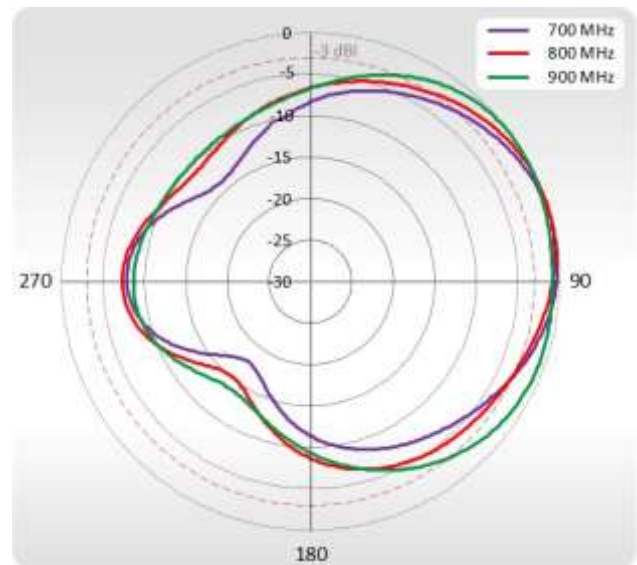

**WI-FI SPECIFICATION**

FREQUENCY	2.40-2.50 GHz
GAIN	6 dBi 7 dBi
VSWR	<1.70, max <2.00
BEAMWIDTH	360°/25° +/- 5°
POLARIZATION	Vertical
IMPEDANCE	50 Ω

**MECHANICAL SPECIFICATION**

MATERIALS	ABS, aluminum, PTFE, Fiberglass
INGRESS PROTECTION	IP67
CONNECTOR TYPE	RJ45 + Nf + Nm in external omni wi-fi antenna
DIMENSIONS	272 x 276 x 96 mm 10.71 x 10.87 x 3.78 inch
WEIGHT	1.8 kg 3.97 lbs
OPERATING TEMPERATURE	From -40°C to 75°C From -40°F to 167°F

## VSWR for LTE antenna

## VSWR for Wi-Fi antenna

## PLOTS

700-900 MHz Azimuth

700-900 MHz Elevation

1710-2170 MHz Azimuth

1710-2170 MHz Elevation

2300-2700 MHz Azimuth

2300-2700 MHz Elevation

Wi-Fi Azimuth