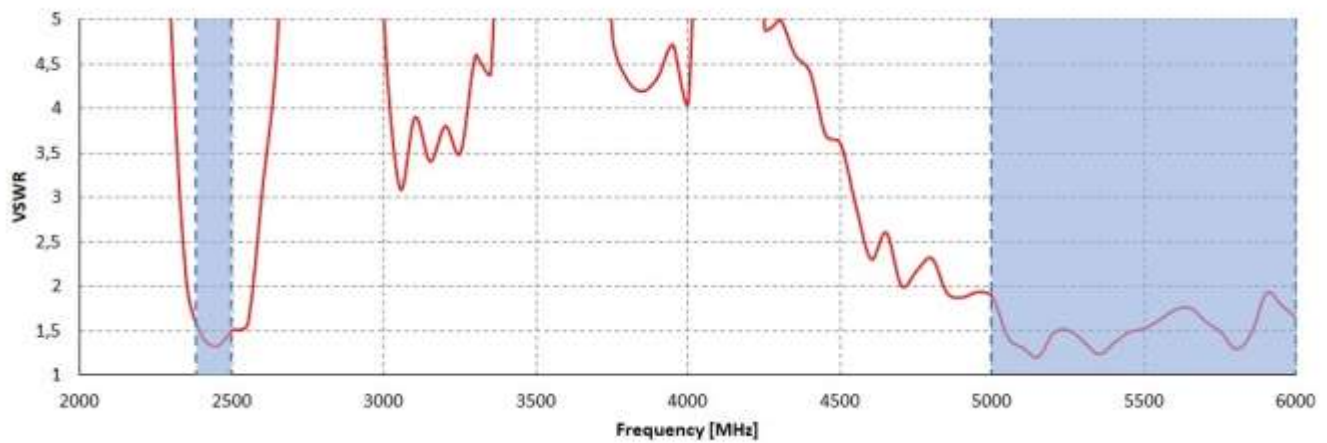

VSWR for LTE antenna

VSWR for Wi-Fi antenna

PLOTS