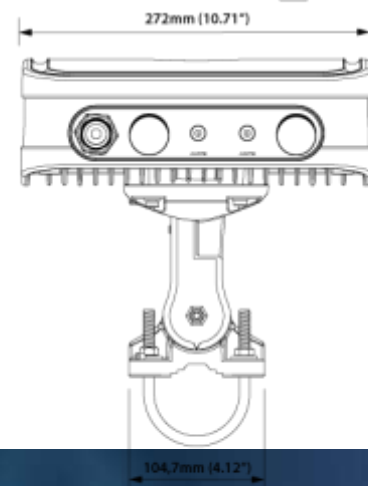

**WI-FI SPECIFICATION**

FREQUENCY	2.40-2.50 GHz
GAIN	6 dBi 7 dBi
VSWR	<1.70, max <2.00
BEAMWIDTH	360°/25° +/- 5°
POLARIZATION	Vertical
IMPEDANCE	50 Ω

**MECHANICAL SPECIFICATION**

MATERIALS	ABS, aluminum, PTFE, Fiberglass
INGRESS PROTECTION	IP67
CONNECTOR TYPE	RJ45 + Nf + Nm in external omni wi-fi antenna
DIMENSIONS	272 x 276 x 96 mm 10.71 x 10.87 x 3.78 inch
WEIGHT	1.8 kg 3.97 lbs
OPERATING TEMPERATURE	From -40°C to 75°C From -40°F to 167°F

## DIMENSIONS