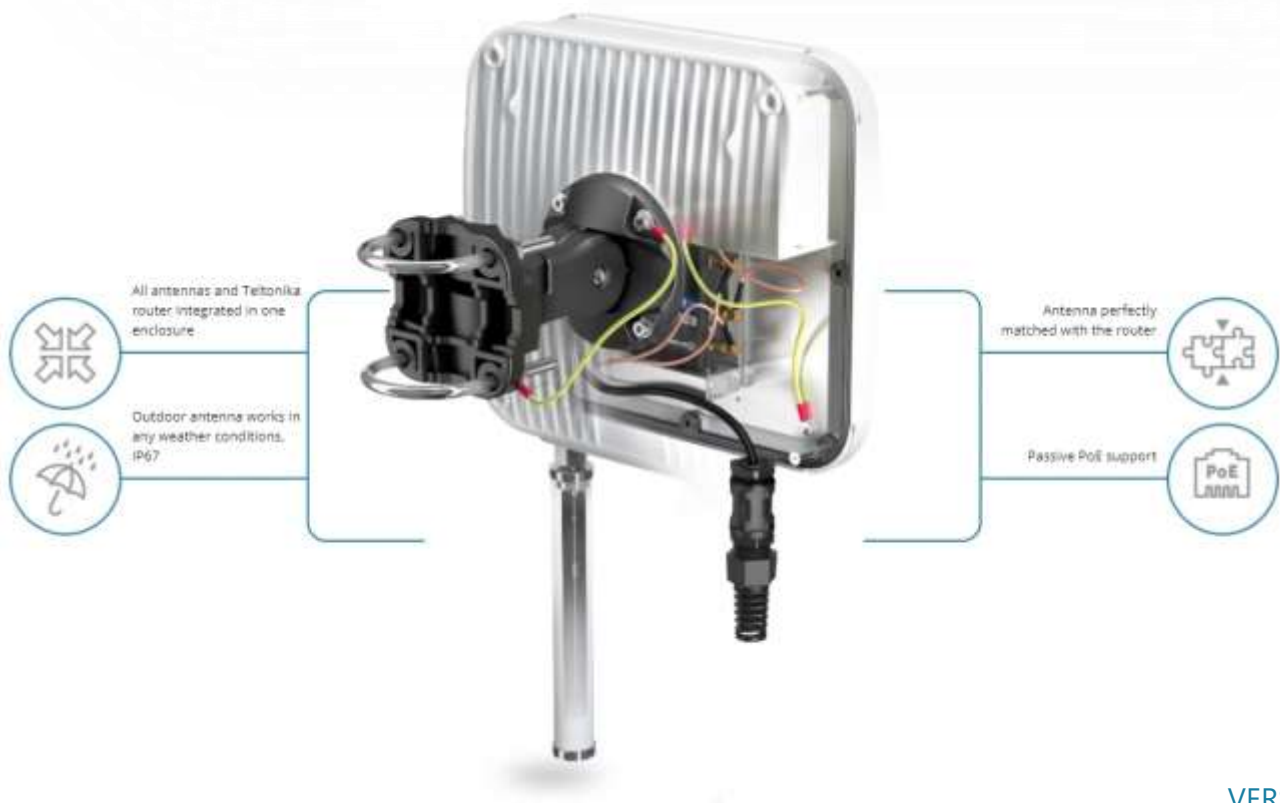

## INTEGRATED OUTDOOR MULTI-BAND HIGH POWER LTE DIRECTIONAL ANTENNA + OUTDOOR WI-FI OMNI ANTENNA + PLACE TO INSTALL TELTONIKA RUT240 OR 230 (ALL-IN-ONE)

QuMAX offers the most powerful directional LTE antenna of all QuWireless antennas. It is dedicated to connections with long distance to base station. It is designed to have Teltonika RUT240 or RUT230 router installed inside the IP67 enclosure. It is the first choice for fixed installations in the industrial environment. It has embedded also outdoor Wi-Fi Omni antennas. NOTE: For RUT230 one LTE antenna is unplugged.