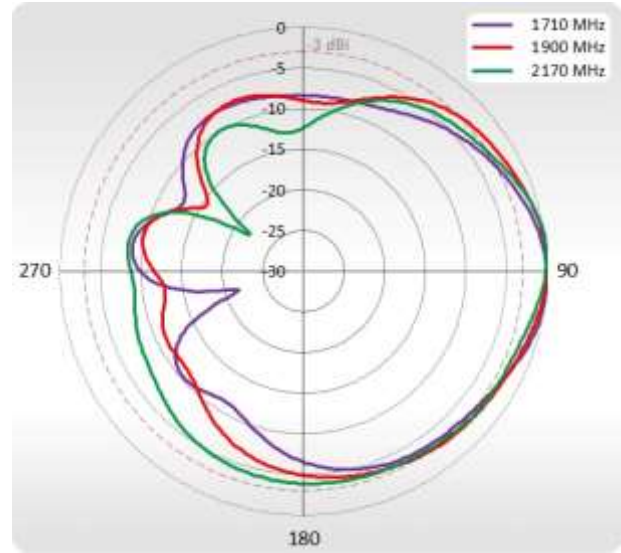

**WI-FI SPECIFICATION**

FREQUENCY	2.40-2.50 GHz
GAIN	6 dBi 7 dBi
VSWR	<1.70, max <2.00
BEAMWIDTH	360°/25° +/- 5°
POLARIZATION	Vertical
IMPEDANCE	50 Ω

**MECHANICAL SPECIFICATION**

MATERIALS	ABS, aluminum, PTFE, Fiberglass
INGRESS PROTECTION	IP67
CONNECTOR TYPE	RJ45 + Nf + Nm in external omni wi-fi antenna
DIMENSIONS	272 x 276 x 96 mm 10.71 x 10.87 x 3.78 inch
WEIGHT	1.8 kg 3.97 lbs
OPERATING TEMPERATURE	From -40°C to 75°C From -40°F to 167°F

## VSWR for LTE antenna

## VSWR for Wi-Fi antenna

## PLOTS

700-900 MHz Azimuth

700-900 MHz Elevation

1710-2170 MHz Azimuth

1710-2170 MHz Elevation

2300-2700 MHz Azimuth

2300-2700 MHz Elevation

Wi-Fi Azimuth