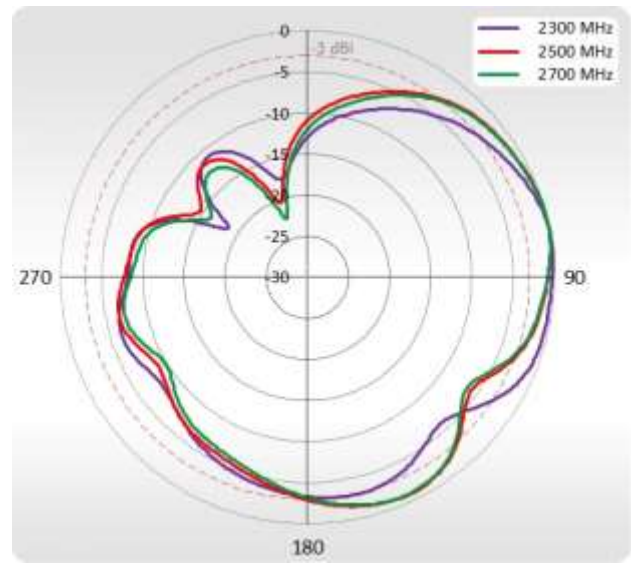

## VSWR for LTE antenna

## VSWR for Wi-Fi antenna

## PLOTS

700-900 MHz Azimuth

700-900 MHz Elevation

1710-2170 MHz Azimuth

1710-2170 MHz Elevation

2300-2700 MHz Azimuth

2300-2700 MHz Elevation

Wi-Fi Azimuth

## DIMENSIONS