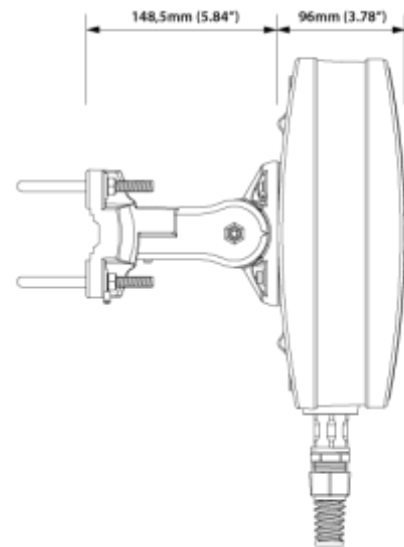

**WI-FI SPECIFICATION**

FREQUENCY	2.40-2.50 GHz
GAIN	6 dBi 7 dBi
VSWR	<1.70, max <2.00
BEAMWIDTH	360°/25° +/- 5°
POLARIZATION	Vertical
IMPEDANCE	50 Ω

**MECHANICAL SPECIFICATION**

MATERIALS	ABS, aluminum, PTFE, Fiberglass
INGRESS PROTECTION	IP67
CONNECTOR TYPE	RJ45 + Nf + Nm in external omni wi-fi antenna
DIMENSIONS	272 x 276 x 96 mm 10.71 x 10.87 x 3.78 inch
WEIGHT	1.8 kg 3.97 lbs
OPERATING TEMPERATURE	From -40°C to 75°C From -40°F to 167°F

## DIMENSIONS