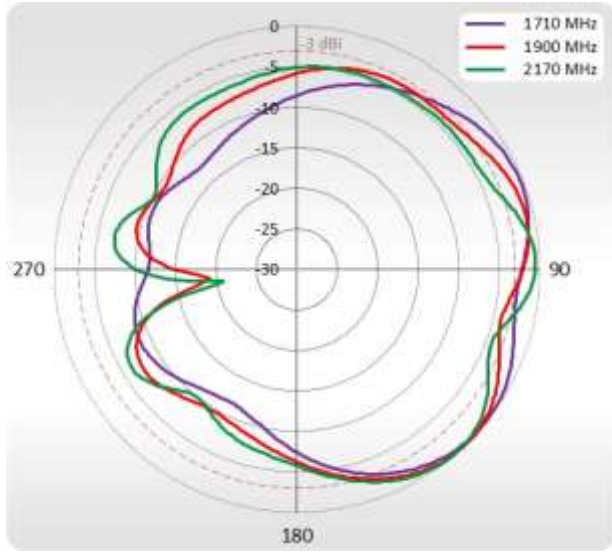

## VSWR for LTE antenna

## VSWR for Wi-Fi antenna

## PLOTS

700-900 MHz Azimuth

700-900 MHz Elevation

1710-2170 MHz Azimuth

1710-2170 MHz Elevation

2300-2700 MHz Azimuth

2300-2700 MHz Elevation

Wi-Fi Azimuth

## DIMENSIONS