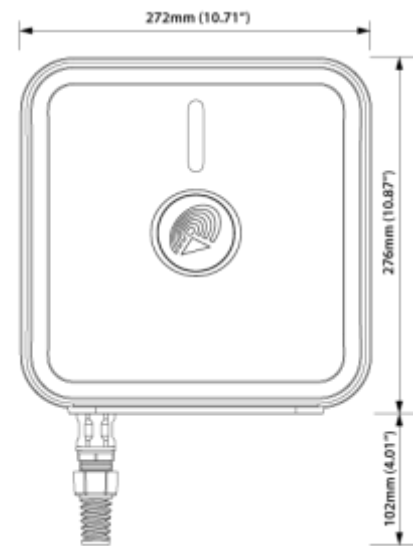

**WI-FI SPECIFICATION**

FREQUENCY	2.40-2.50 GHz
GAIN	6 dBi 7 dBi
VSWR	<1.70, max <2.00
BEAMWIDTH	360°/25° +/- 5°
POLARIZATION	Vertical
IMPEDANCE	50 Ω

**MECHANICAL SPECIFICATION**

MATERIALS	ABS, aluminum, PTFE, Fiberglass
INGRESS PROTECTION	IP67
CONNECTOR TYPE	RJ45 + Nf + Nm in external omni wi-fi antenna
DIMENSIONS	272 x 276 x 96 mm 10.71 x 10.87 x 3.78 inch
WEIGHT	1.8 kg 3.97 lbs
OPERATING TEMPERATURE	From -40°C to 75°C From -40°F to 167°F

## DIMENSIONS