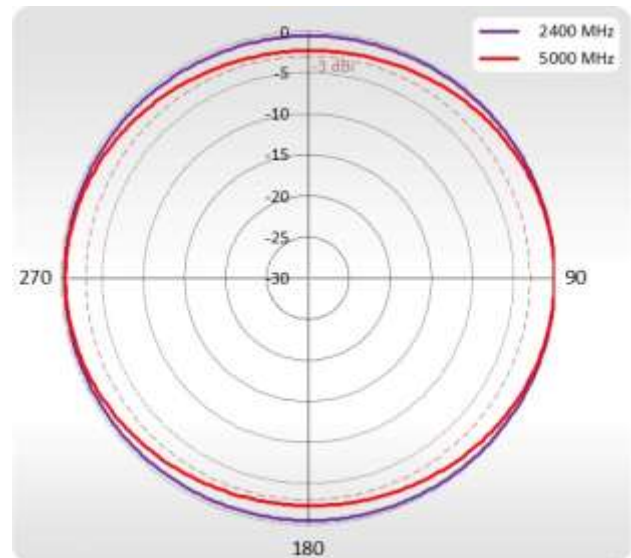

Wi-Fi Elevation