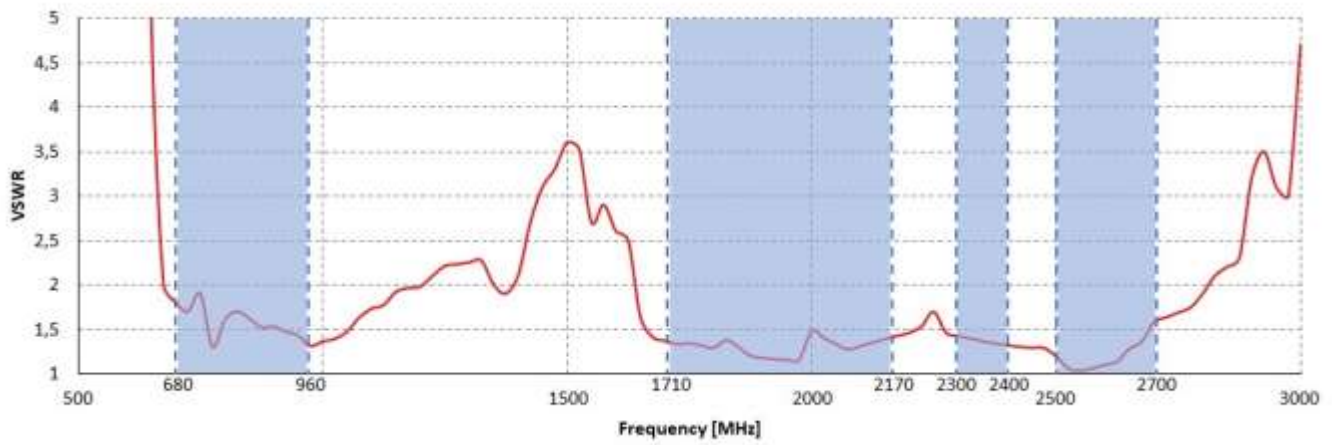

VSWR for LTE antenna

VSWR for Wi-Fi antenna