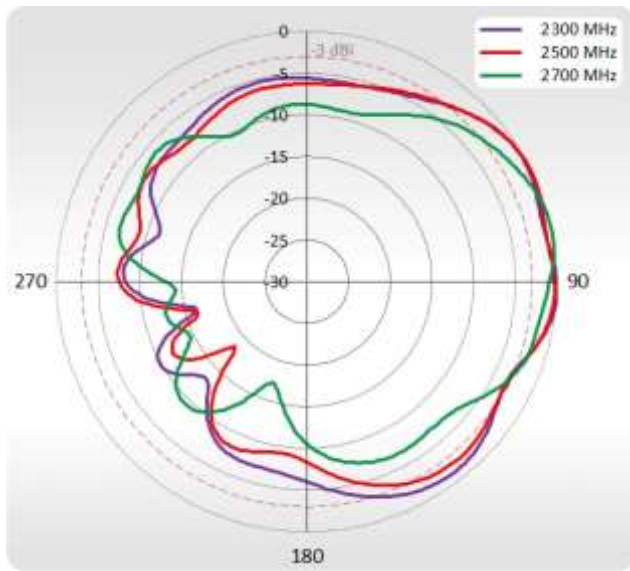

## VSWR for LTE antenna

## VSWR for Wi-Fi antenna

## PLOTS

700-900 MHz Azimuth

700-900 MHz Elevation

1710-2170 MHz Azimuth

1710-2170 MHz Elevation

2300-2700 MHz Azimuth

2300-2700 MHz Elevation

Wi-Fi Azimuth

## DIMENSIONS