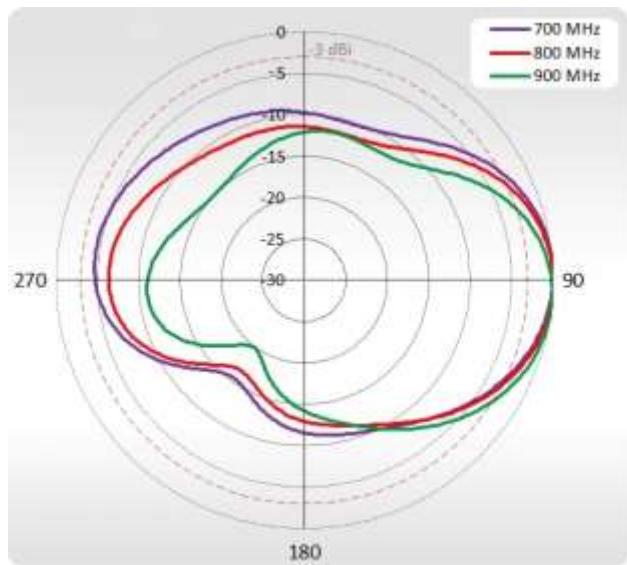

**WI-FI SPECIFICATION**

FREQUENCY	2.40-2.50 GHz
GAIN	6 dBi 7 dBi
VSWR	<1.70, max <2.00
BEAMWIDTH	360°/25° +/- 5°
POLARIZATION	Vertical
IMPEDANCE	50 Ω

**MECHANICAL SPECIFICATION**

MATERIALS	ABS, aluminum, PTFE, Fiberglass
INGRESS PROTECTION	IP67
CONNECTOR TYPE	RJ45 + Nf + Nm in external omni wi-fi antenna
DIMENSIONS	272 x 276 x 96 mm 10.71 x 10.87 x 3.78 inch
WEIGHT	1.8 kg 3.97 lbs
OPERATING TEMPERATURE	From -40°C to 75°C From -40°F to 167°F

## VSWR for LTE antenna

## VSWR for Wi-Fi antenna

## PLOTS

700-900 MHz Azimuth

700-900 MHz Elevation

1710-2170 MHz Azimuth

1710-2170 MHz Elevation

2300-2700 MHz Azimuth

2300-2700 MHz Elevation

Wi-Fi Azimuth