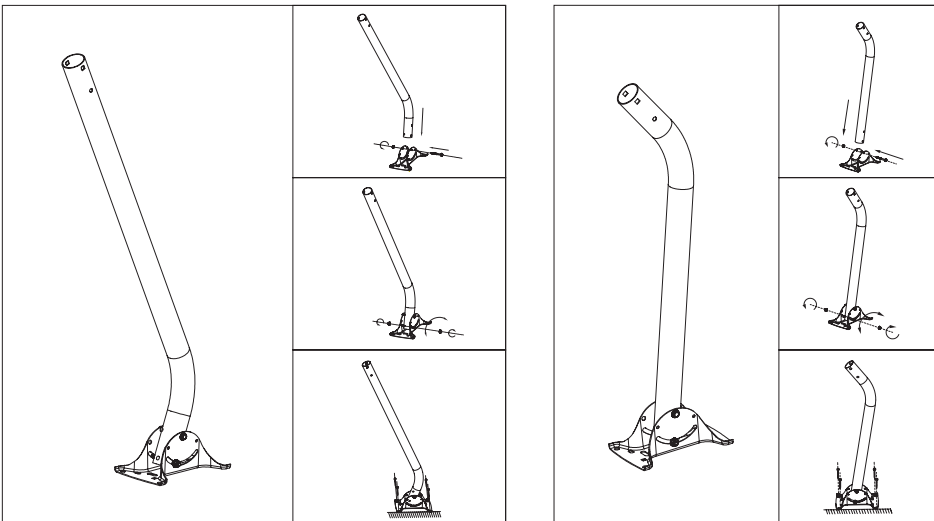

# 38 J-Pole Antenna Mount

## Technical Data

Size (mm)				Weight (kg)
Arm length	Height	Fixing plate	Diameter	
970	/	T1.5	42	1.88

## Part Number Table

Description	Part Number
38 J-Pole Antenna Mount	33-10915