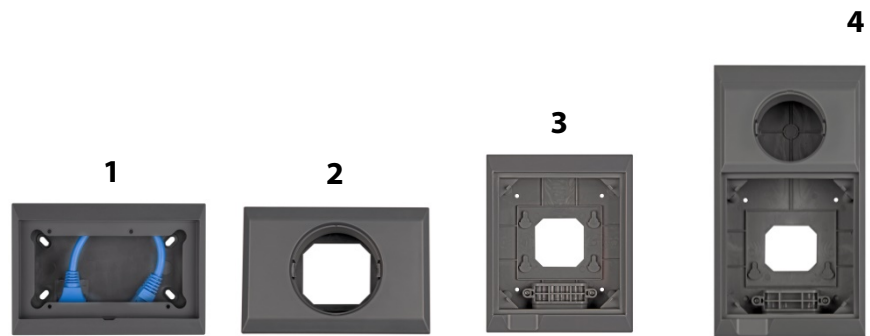

# Wall mounted display enclosures

www.victronenergy.com

		Rectangular panels	Round panels	Rectangular panels	Round panels and Rectangular panels
Dimensions (h x w x d in mm)		88 x 130 x 40	88 x 130 x 47	163 x 135 x 72	244 x 135 x 75
Article code	Product	Suitable for:			
BPA000100000R	Battery Alarm GX	√			
REC000200000R	Skylla-i Control GX	√			
DMC000200000R	Digital Multi Control 200/200A GX	√			
BAM010700000	Battery Monitor BMV-700		√		√
BAM010702000	Battery Monitor BMV-702		√		√
SCC900500000	MPPT Control		√		√
BPP000300100R	Color Control GX			√	√
BPP000200100R	VE.Net Blue Power Panel GX			√	√

**1**  
Enclosure for 65 x 120 mm GX panels

**3**  
Enclosure for Color Control GX  
(also accepts a VE.Net Blue Power Panel GX)

**2**  
Enclosure for BMV battery monitor  
or MPPT Control

**4**  
Enclosure for Color Control GX and a  
BMV or MPPT control  
(also accepts a VE.Net Blue Power Panel GX)