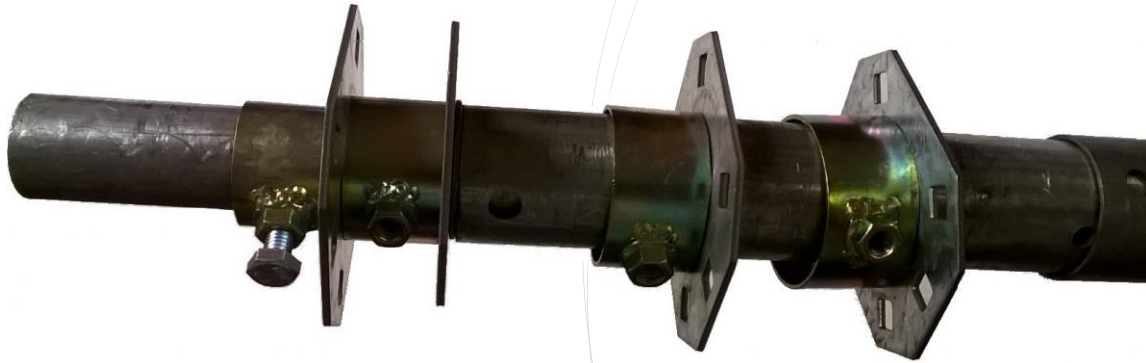

Telomast Range

The Hills range of Telomast is suitable for applications where height is a necessity to gain appropriate signal for your antenna and to be clear of any obstructions that may cause interference.

It is a telescopic mast that expands from its 3m base. The Hills Telomast range is suitable for experienced installers.

Each telomast has a correlating accessory kit:

- 15m Telomast Accessory Kit – FB84A
- 12m Telomast Accessory Kit – FB76A
- 9m Telomast Accessory Kit – FB68A
- 6m Telomast Accessory Kit – FB50A

Specifications

Models Available	FB156A	FB164A	FB172A	FB180A
	15m Telomast	12m Telomast	9m Telomast	6m Telomast
Length (m)	15	12	9	6
Diameter (mm)	32/38/44.5/52/58 (5 pc)	32/38/44.5/52 (4 pc)	32/38/44.5 (3 pc)	32/38 (2 pc)
Thickness (mm)	1.2			
Antenna Weight	15kg MAX			
Antenna Area	0.3m ² MAX			
Wind Zone	41m/s MAX			