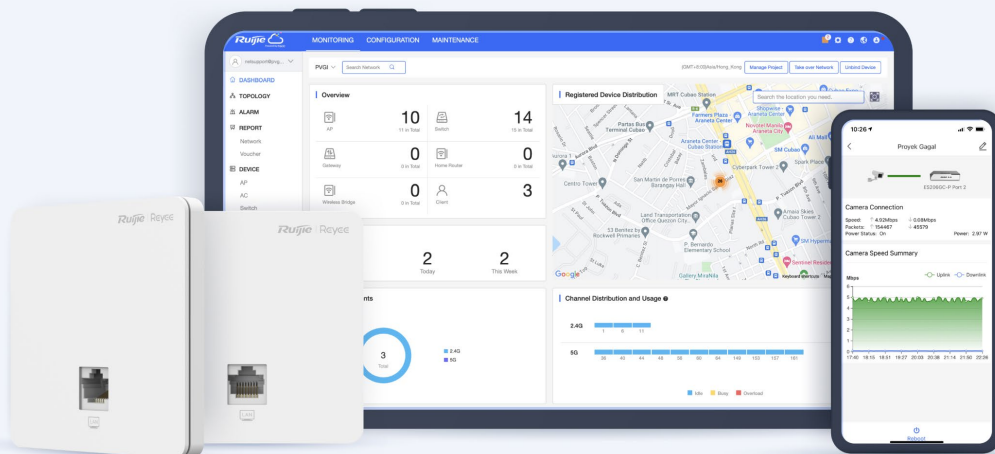

Unprecedented This Design with 8.5mm and Patent Technology

Thinner, Cooler, Stronger. Averagely reduced 7.c in working mode

Smart AI Roaming Enhances Wireless Experience Anywhere You Go

Tradition Roaming

Smart AI Roaming

Cloud, Make Your Business Easy

- Self-organizing network
- Cloud portal authentication
- Remote monitoring and maintenance
- Upgrade firmware via Cloud
- APP library dynamically update

Specifications