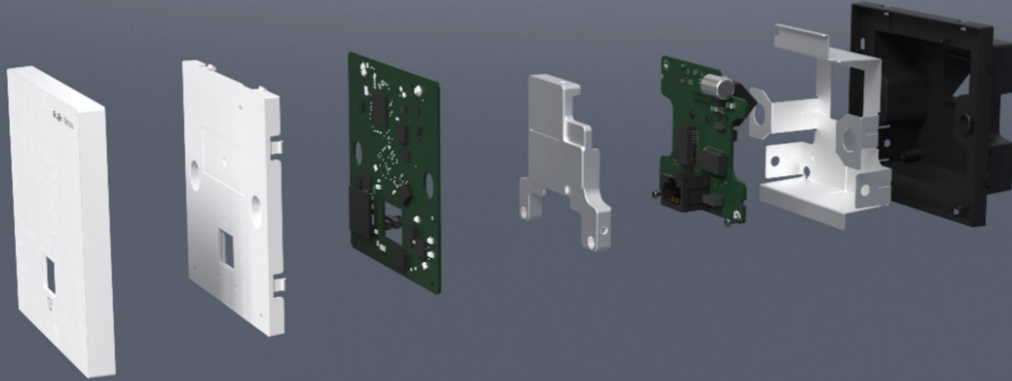

RG-RAP1261

Reyee Wi-Fi 6 AX3000 Ultra-Thin Wall Plate Access Point

DATASHEET

Highlights

- Wi-Fi 6, 2976Mbps, 2* GE, 86mm Ultra-Thin Design
- Dual-radio performance, gigabit wireless wall-mounted AP
- Better experience with Cooling Patent Technology
- Easy installation, 86mm standard compatible
- Capable of Reyee Mesh and 802.11K/V
- Powerful Standalone Portal via Ruijie Cloud

Highlight Features

AX3000 Dual-Band Ultra-Thin Wall Plate Access Point

RG-RAP1261

8.5mm
Ultra Thin

2.4G/5G

2x2 MIMO

Cooling Patent

PoE in 802.3af

Unprecedented This Design with 8.5mm and Patent Technology

Thinner, Cooler, Stronger. Averagely reduced 7.c in working mode

Smart AI Roaming Enhances Wireless Experience Anywhere You Go

Tradition Roaming