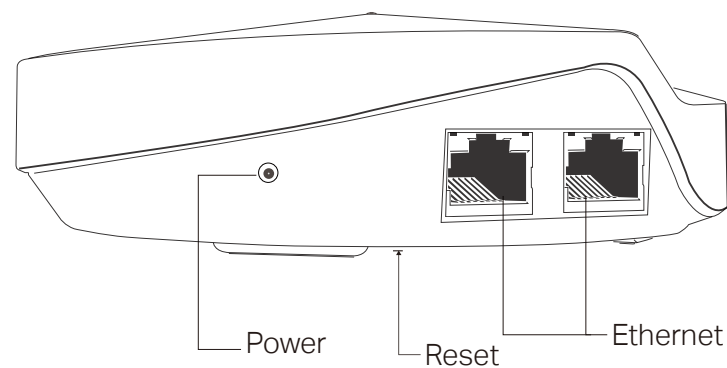

Specifications

Hardware

- Ports: 2 LAN/WAN Gigabit Ethernet Ports, 1 Power Port
- Buttons: 1 Reset button on the underside
- Antenna Type: 4 internal antennas per Deco unit
- Wireless Onboarding: Bluetooth 4.2
- Flash: 32 MB
- SDRAM: 256 MB
- External Power Supply: 12 V/1.2 A
- Dimensions (Dia x H): 4.7 in. x 1.5 in. (120 mm x 38 mm)