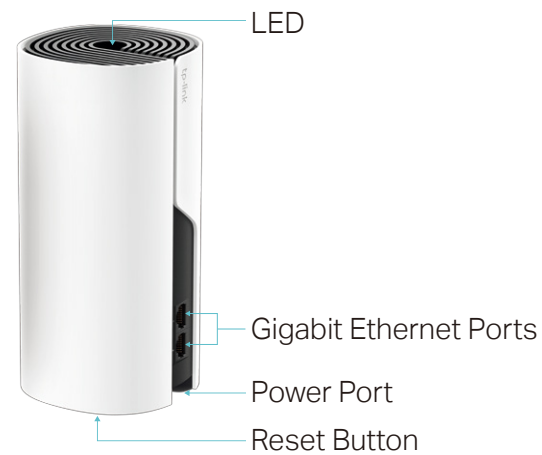

Work with All Deco Models

Form a Mesh network with your desired Deco models

All Deco models can work together. Just expand Mesh Wi-Fi coverage anytime by adding more Decos

Specifications

Hardware

- Ports: 2 WAN/LAN Gigabit Ethernet Ports, 1 Power Port
- Buttons: 1 Reset button on the underside
- Antenna Type: 2 internal dual-band antennas per Deco unit
- Flash: 16 MB
- SDRAM: 128 MB
- Dimensions: 7.5 × 3.6 × 3.6 in. (190.5 × 90.7 × 90.7 mm)
- Power Adapter Input: 100-240V~ 50/60Hz 0.4A
- Power Adapter Output: 12V = 1.2A