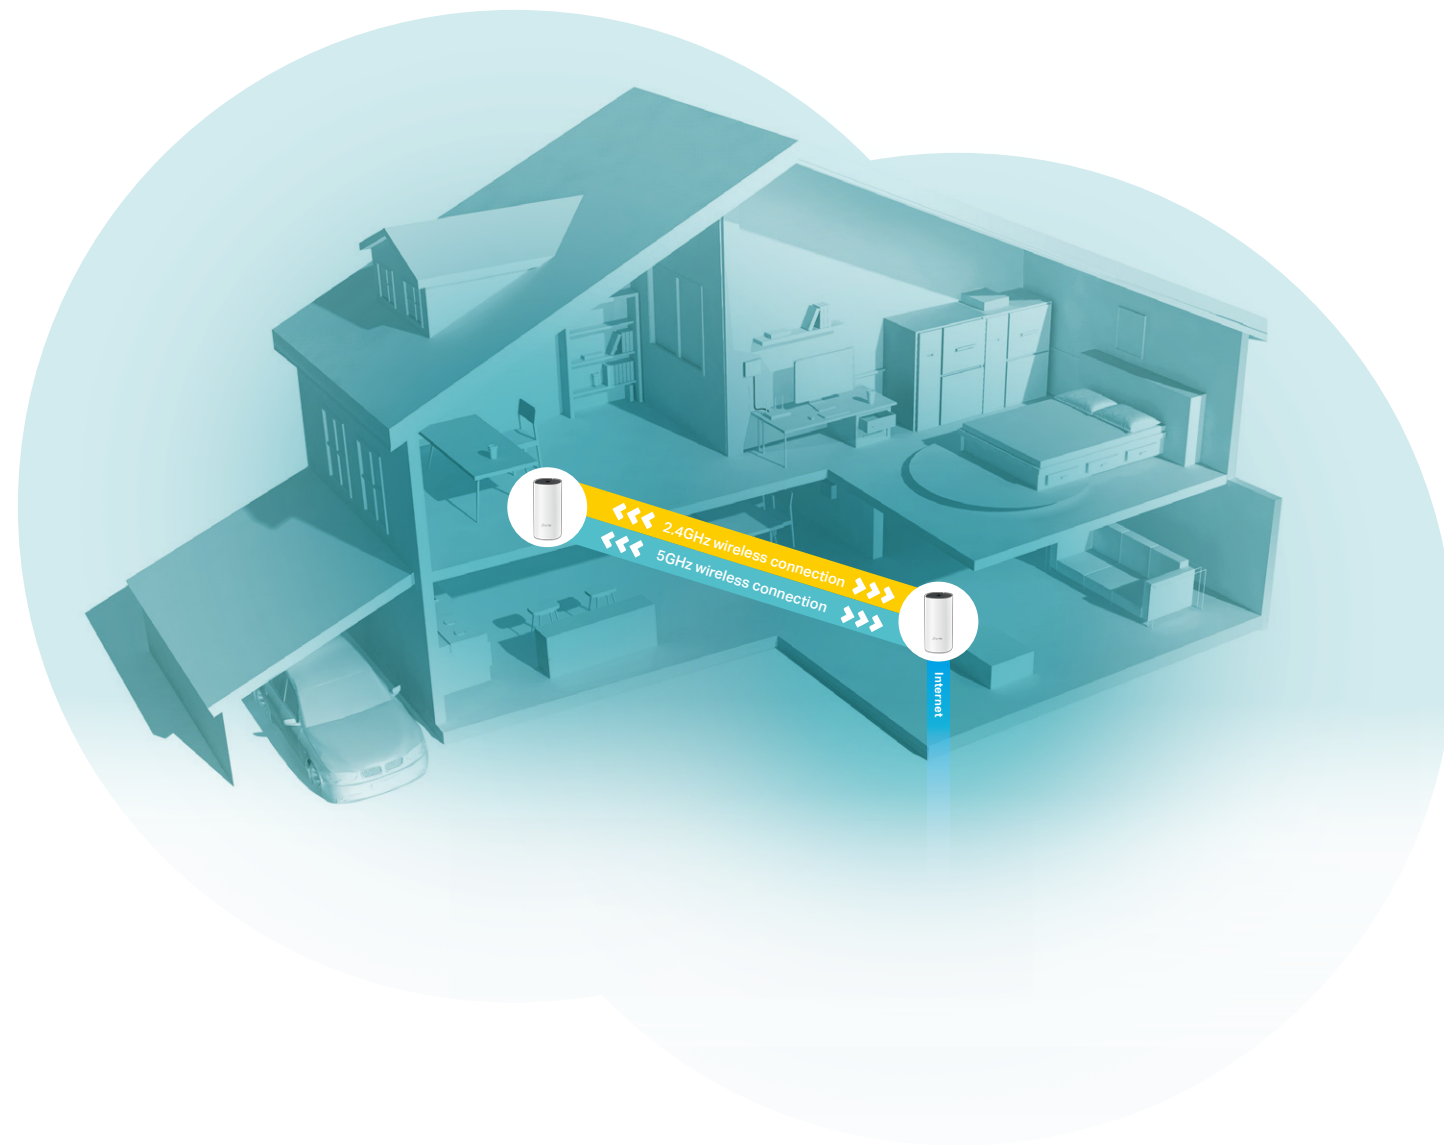

deco™

Whole Home Mesh Wi-Fi System
Seamless Roaming | Parental Controls | Easy Setup

AC1200 Whole Home Mesh Wi-Fi System

Deco M4

 tp-link

Highlights

Fast. Stable. Everywhere.

Deco is the simplest way to guarantee a strong Wi-Fi signal in every corner of your home. Enjoy fast, stable connections for an army of devices in a whole-home coverage. Setup is made easier with the Deco app there to walk you through every step.

Wi-Fi Dead-Zone Killer

Eliminate weak signal areas with whole home Wi-Fi. No more searching around for a stable connection.

No More Buffering

3x faster AC1200 dual band Wi-Fi ensures a smooth gaming and 4K streaming experience with 11ac Wave 2 MU-MIMO technology and provides lag-free connections for up to 100 devices.

TP-Link Mesh Technology

Deco units work together to form one unified Wi-Fi network with a single SSID. Walk through your home and stay connected with the fastest possible speeds thanks to Deco's seamless coverage and Plug-and-Play Mesh Technology.

Parental Controls

Limit online time and block inappropriate content according to unique profiles created for each family member.

Features

Assisted Setup

Easily set up Decos and find the ideal spot to place each unit