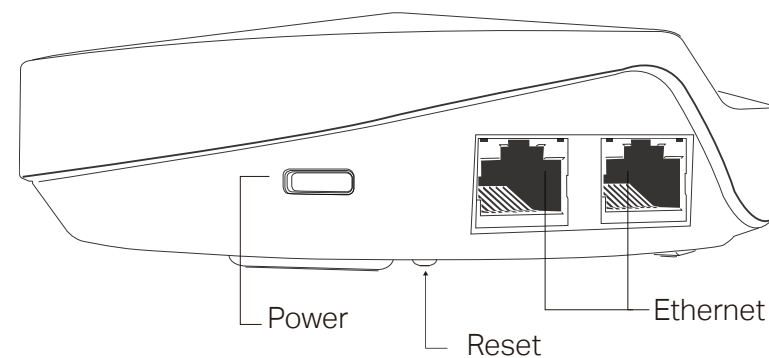

Specifications

Hardware

- Ports: 2 LAN/WAN Gigabit Ethernet Ports, 1 USB Type-C Port
- Buttons: 1 Reset button on the underside
- Antenna Type: 4 internal antennas per Deco unit
- Wireless Onboarding: Bluetooth 4.2
- Flash: 32 MB
- SDRAM: 256 MB
- External Power Supply: 12 V/1.2 A
- Dimensions (Dia x H): 4.7 in. x 1.3 in. (120 mm x 38 mm)