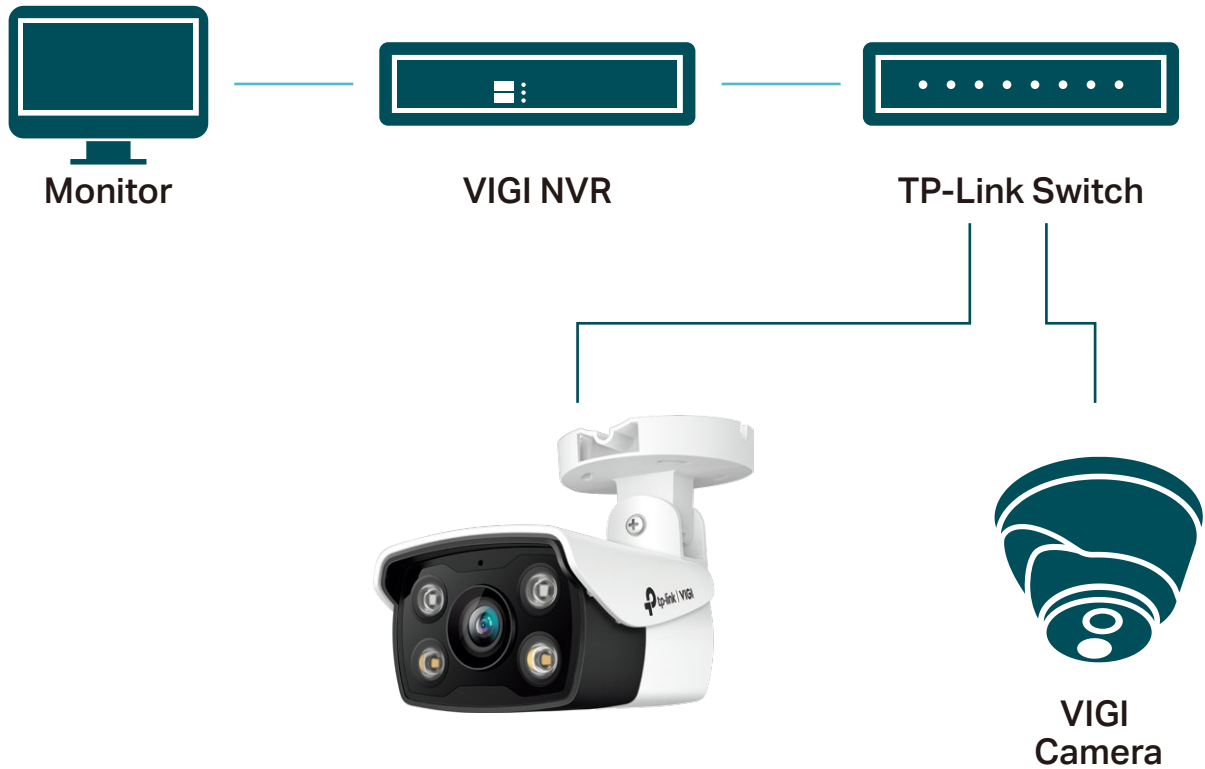

**Region
Intrusion**

**Object Removal
Detection**

**Region Exiting
Detection**

Line-Crossing

**Camera
Tampering**

**Object Abandoned
Detection**

**Region Entering
Detection**

// SmartVid

Smart IR

Keeps objects from being under-rendered when far away or overexposed when close to camera at night.

Wide Dynamic Range

Adjusts for lighting contrast to minimize shadowing effects and renders images true to life.

3D DNR

Removes abnormal pixelation to provide clearer video and eliminate distortion.

// VIGI Surveillance Solution

The VIGI professional surveillance system by TP-Link is dedicated to protecting the business that you've worked hard to build—whenever, wherever.

Outstanding functions, reliable quality guarantees, and simplified installation work together to ensure your business stays safe and sound.

// Flexible Installation

Find the perfect vantage point by simply securing your camera to the ceiling, wall, or pole.