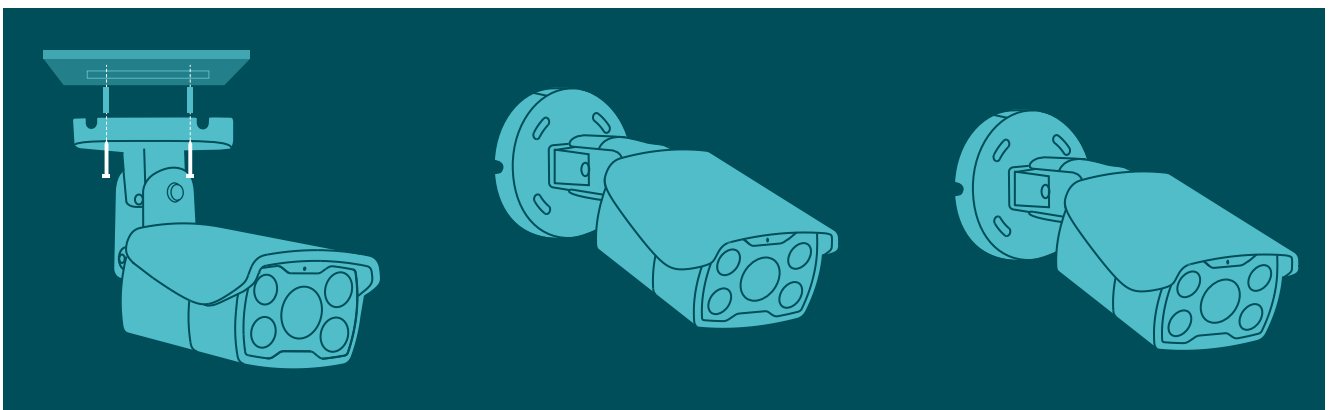

Smart IR

Keeps objects from being under-rendered when far away or overexposed when close to camera at night.

Wide Dynamic Range

Adjusts for lighting contrast to minimize shadowing effects and renders images true to life.

3D DNR

Removes abnormal pixelation to provide clearer video and eliminate distortion.

// VIGI Surveillance Solution

The VIGI professional surveillance system by TP-Link is dedicated to protecting the business that you've worked hard to build—whenever, wherever.

Outstanding functions, reliable quality guarantees, and simplified installation work together to ensure your business stays safe and sound.

// Flexible Installation

Find the perfect vantage point by simply securing your camera to the ceiling, wall, or pole.